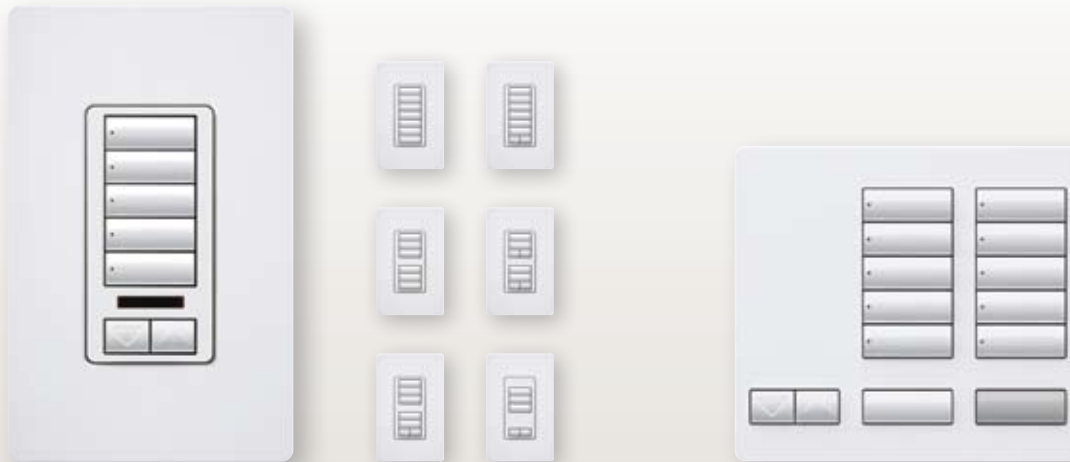

RadioRA[®] 2 | Product Reference Guide

RadioRA 2 was developed to work in any residence, new or existing. Easily install keypads, sensors, light controls, and shades to create a system that will best suit your needs. And you don't have to worry about the type of lighting in the home, either. Whether you have incandescent, magnetic low-voltage, electronic low-voltage, or fluorescent lights, RadioRA 2 will provide the control you need.

Color Availability Key ¹	
DG	Designer Gloss
SC	Satin Colors
S M	Snow and Midnight Only
W	Check www.lutron.com for available colors

Keypads and sensors

Wall-mounted keypads **DG** **SC**

RRD-W5BRLIR-XX
 RRD-W7B-XX
 RRD-W6BRL-XX
 RRD-W3BD-XX
 RRD-W2RLD-XX
 RRD-W1RLD-XX
 RRD-W3BRL-XX

RRD-P3BRL-L-XX (light engraving)
 RRD-P3BRL-S-XX (shade engraving)
 L-PED1-WH (Pico Single Pedestal in White)
 L-PED2-WH (Pico Double Pedestal in White)
 L-PED1-BL (Pico Single Pedestal in Black)
 L-PED2-BL (Pico Double Pedestal in Black)

¹ Products available in only one color—White (WH), Snow (SW), or Black (BL)—are designated in the model number

² Available in White/Gray (WG)—pictured—and Designer Gloss colors except Brown (BR) and Gray (GR).